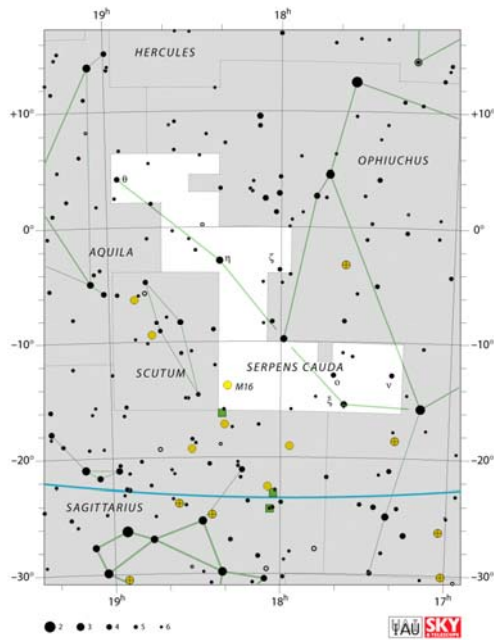

Constellation of the Month - Serpens.

Your challenge is to observe, and record what you see ready for including in the Sky Notes presentation next month.

The Constellation of the Month will be selected from one that is readily visible most of the night during the month.

Rugby & District Astronomical Society

www.rugbyastro.org.uk

Honorary President:	Roger Jackson	Chair:	Dr Johanna Jarvis
Treasurer :	Sarah Meek	Membership Secretary	Barrie Chessell
Webmaster	David Riley	Secretary:	Lesley Dyke
Sky Notes	Chris Longthorn		

Email rugby-Astro@hotmail.co.uk

Phone 07739-716383

© R&DAS 2014