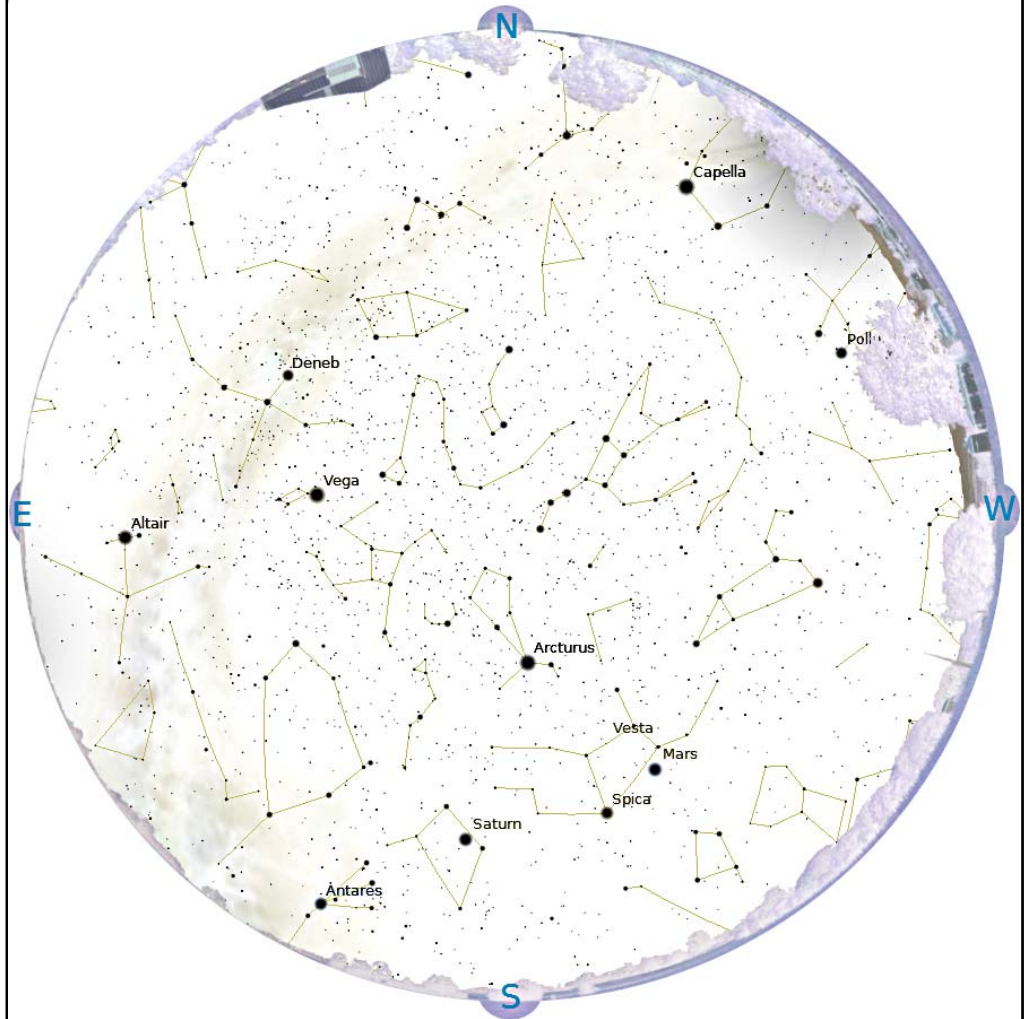

Rugby & District Astronomical Society Sky Notes

by Chris Longthorn

June 2014, no 61

The night sky at 23:00 U.T.C., June 15th