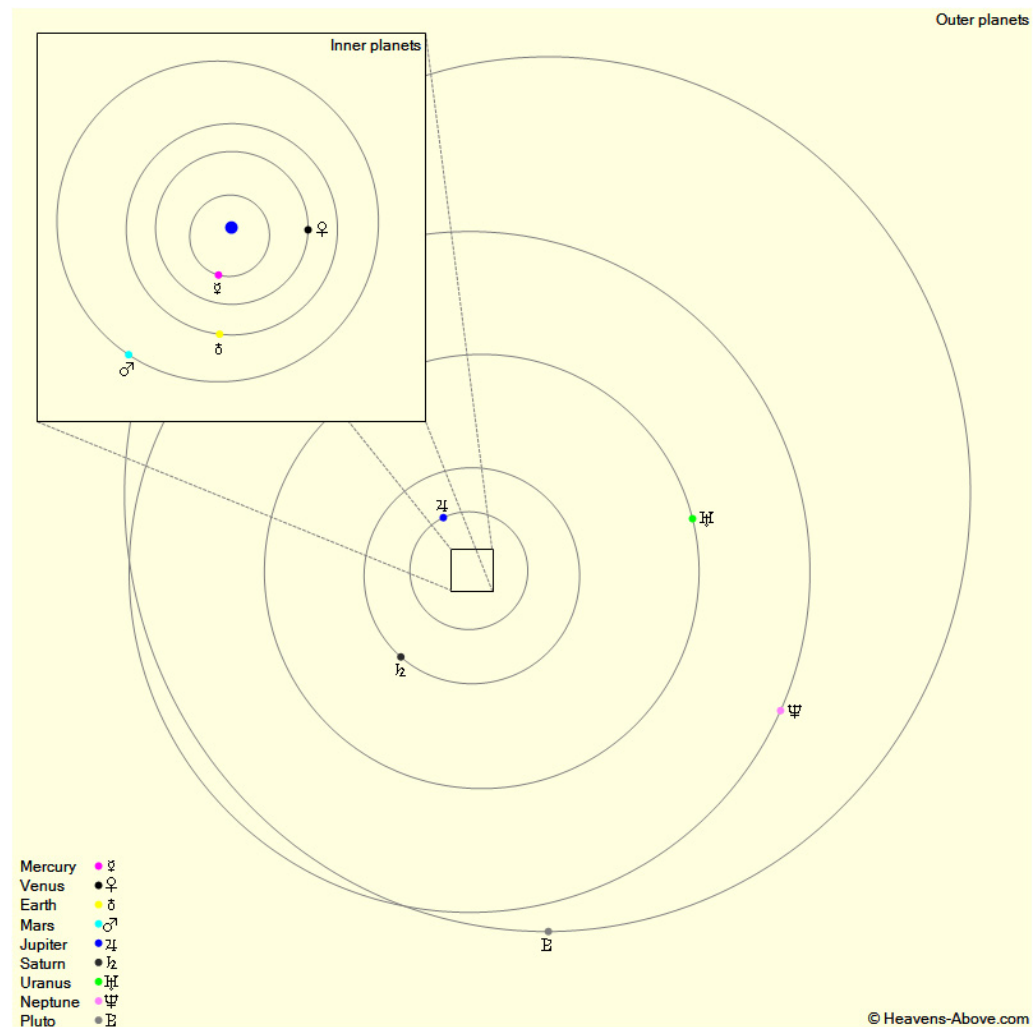

Mercury is in Orion with a magnitude of +4.5, a phase of 2%, and a diameter of 12". It rises at 05:34, transits at 13:34, and sets at 21:34. It is currently too close to the Sun to be observed.

Venus is in Aries with a magnitude of -3.9, a phase of 81%, and a diameter of 13". It rises at 03:13, transits at 10:45, and sets at 18:17. It is visible in the morning sky.

Mars is in Virgo with a magnitude of -0.2, a phase of 89%, and a diameter of 11". It sets at 01:56, rises again at 14:42, and transits at 20:17. It is visible in the evening sky.

Jupiter is in Gemini with a magnitude of -1.8 and a diameter of 32". It rises at 07:03, transits at 15:11, and sets at 23:19. It is visible low in the west after sunset.

Saturn is in Libra with a magnitude of +0.3 and a diameter of 18". It sets at 03:20, rises again at 17:49, and transits at 22:32. It is well placed for observation throughout the night.

Uranus is in Pisces with a magnitude of +5.9 and a diameter of 3". It rises at 01:59, transits at 08:31, and sets at 15:03. It is visible in the morning sky.

Neptune is in Aquarius with a magnitude of +7.9 and a diameter of 2". It rises at 00:56, transits at 06:10, and sets at 11:23. It is visible in the morning sky.