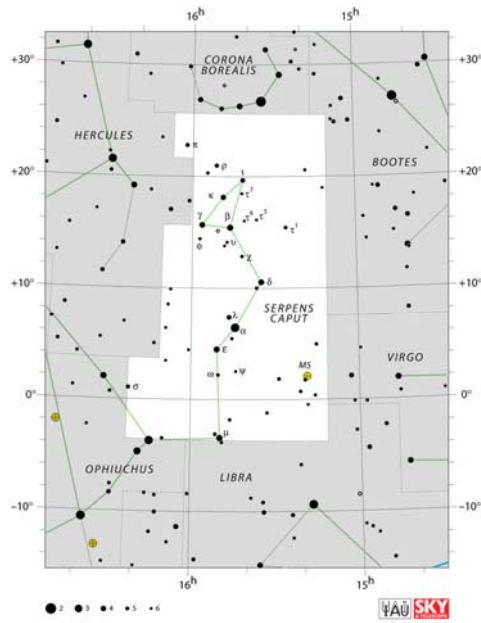

Constellation of the Month - Serpens.

Your challenge is to observe, and record what you see ready for including in the Sky Notes presentation next month.

The Constellation of the Month will be selected from one that is readily visible most of the night during the month.

Rugby & District Astronomical Society

www.rugbyastro.org.uk

Honorary President:	Roger Jackson	Chair:	Dr Johanna Jarvis
Treasurer :	Sarah Meek	Membership Secretary	Barrie Chessell
Webmaster	David Riley	Secretary:	Lesley Dyke
Sky Notes	Chris Longthorn		

Email rugby-Astro@hotmail.co.uk

Phone 07739-716383

© R&DAS 2014